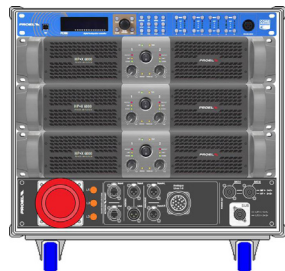

AX2010P systems

AXE0802HX

3-way Basic Passive System

8 x passive array modules + 2 x passive sub-woofers

Qty	Product Code	Description
8	AX2010P	AXIOM 2x10" ARRAY UNIT PASSIVE 2-WAY
2	KPTAX2012P	AXIOM AX2010 FLYING-BAR
2	EDGESW218SP	AXIOM 2X18" SUBWOOFER UNIT PASSIVE
1	AXRACKM2	MASTER AMPLIFIER PACK 1xPC260 4xHPX6000
1	AXRACKS2	SLAVE AMPLIFIER PACK 4xHPX6000
1	USB2CAN	USB.CAN.CONVERTER
4	ESO2500LU15	SPEAKON 4 x 4 mm2 SPEAKER CABLE MT15
2	ESO2500LU5	SPEAKON 4 x 4 mm2 SPEAKER CABLE MT5
4	ESO2500LU1	SPEAKON 4 x 4 mm2 SPEAKER CABLE MT1
1	PR1920X	CROSSING CABLE FOR AXRACKM-AXRACKS INTERCONNECTION

CAT5/6

AXRACKM2