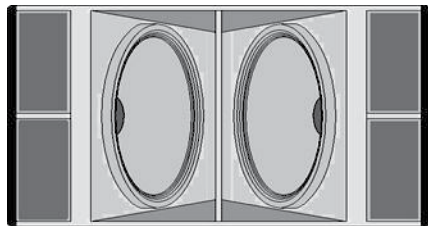

AX2010P systems

AXE0802HX

3-way Basic Passive System

8 x passive array modules + 2 x passive sub-woofers

Qty	Product Code	Description
8	AX2010P	AXIOM 2x10" ARRAY UNIT PASSIVE 2-WAY
2	KPTAX2012P	AXIOM AX2010 FLYING-BAR
2	EDGESW218SP	AXIOM 2X18" SUBWOOFER UNIT PASSIVE
1	AXRACKM2	MASTER AMPLIFIER PACK 1xPC260 4xHPX6000
1	AXRACKS2	SLAVE AMPLIFIER PACK 4xHPX6000
1	USB2CAN	USB.CAN.CONVERTER
4	ESO2500LU15	SPEAKON 4 x 4 mm2 SPEAKER CABLE MT15
2	ESO2500LU5	SPEAKON 4 x 4 mm2 SPEAKER CABLE MT5
4	ESO2500LU1	SPEAKON 4 x 4 mm2 SPEAKER CABLE MT1
1	PR1920X	CROSSING CABLE FOR AXRACKM-AXRACKS INTERCONNECTION

CAT5/6

SW218P