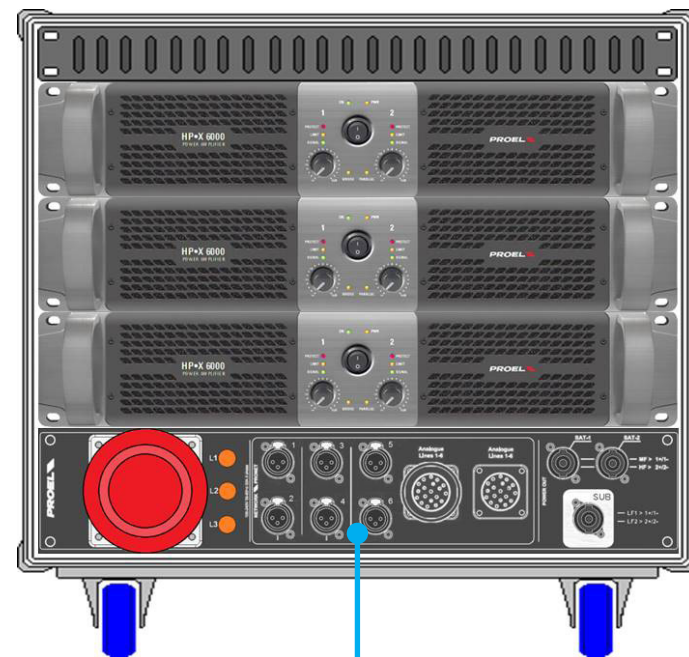

Mains AC Power - 5 pole 32A Plug
Analogue Line-In on 2 x XLR Female XLR
Digital Audio AES/EBU Input
Analogue 6ch. Line Out 19 pole Male Socket
Power Audio Out, 3 Speakon (SAT1, SAT2, SUB)

AXRACKS2

Slave Amp Pack
Right Side Cabling

HPX6000

HPX6000

HPX6000

SDISTRO02

Mains AC Power - 5 pole 32A Plug
Analogue 6ch. Line In on 19 pole Female Plug
Analogue 6ch. Linked on 6 x Female XLR
Analogue 6ch. Line Out 19 pole Male Socket
Power Audio Out, 3 Speakon (SAT1, SAT2, SUB)