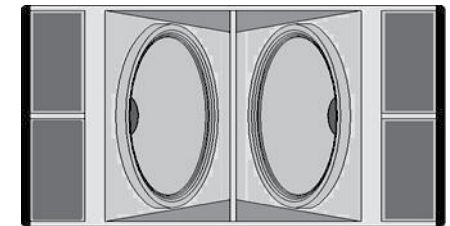

AX2010P systems

AXE0802HX

3-way Basic Passive System

8 x passive array modules + 2 x passive sub-woofers

Qty	Product Code	Description
8	AX2010P	AXIOM 2x10" ARRAY UNIT PASSIVE 2-WAY
2	KPTAX2012P	AXIOM AX2010 FLYING-BAR
2	EDGESW218SP	AXIOM 2X18" SUBWOOFER UNIT PASSIVE
1	AXRACKM2	MASTER AMPLIFIER PACK 1xPC260 4xHPX6000
1	AXRACKS2	SLAVE AMPLIFIER PACK 4xHPX6000
1	USB2CAN	USB.CAN.CONVERTER
4	ESO2500LU15	SPEAKON 4 x 4 mm2 SPEAKER CABLE MT15
2	ESO2500LU5	SPEAKON 4 x 4 mm2 SPEAKER CABLE MT5
4	ESO2500LU1	SPEAKON 4 x 4 mm2 SPEAKER CABLE MT1
1	PR1920X	CROSSING CABLE FOR AXRACKM-AXRACKS INTERCONNECTION

CAT5/6

SW218P