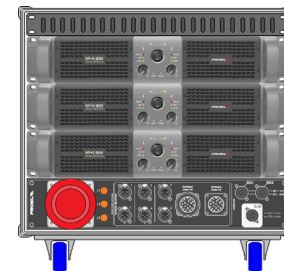

AX2010P systems

AXE0802HX

3-way Basic Passive System

8 x passive array modules + 2 x passive sub-woofers

Qty	Product Code	Description
8	AX2010P	AXIOM 2x10" ARRAY UNIT PASSIVE 2-WAY
2	KPTAX2012P	AXIOM AX2010 FLYING-BAR
2	EDGESW218SP	AXIOM 2X18" SUBWOOFER UNIT PASSIVE
1	AXRACKM2	MASTER AMPLIFIER PACK 1xPC260 4xHPX6000
1	AXRACKS2	SLAVE AMPLIFIER PACK 4xHPX6000
1	USB2CAN	USB.CAN.CONVERTER
4	ESO2500LU15	SPEAKON 4 x 4 mm2 SPEAKER CABLE MT15
2	ESO2500LU5	SPEAKON 4 x 4 mm2 SPEAKER CABLE MT5
4	ESO2500LU1	SPEAKON 4 x 4 mm2 SPEAKER CABLE MT1
1	PR1920X	CROSSING CABLE FOR AXRACKM-AXRACKS INTERCONNECTION

CAT5/6

AXRACKS2