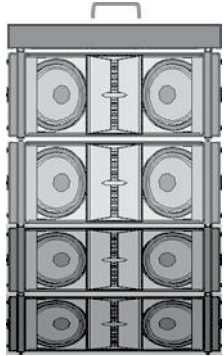

AX2010P systems

AXE0802HX

3-way Basic Passive System

8 x passive array modules + 2 x passive sub-woofers

KPTAX2012P

4 x AX2010P

KPTAX2012P

4 x AX2010P

Qty	Product Code	Description
8	AX2010P	AXIOM 2x10" ARRAY UNIT PASSIVE 2-WAY
2	KPTAX2012P	AXIOM AX2010 FLYING-BAR
2	EDGESW218SP	AXIOM 2X18" SUBWOOFER UNIT PASSIVE
1	AXRACKM2	MASTER AMPLIFIER PACK 1xPC260 4xHPX6000
1	AXRACKS2	SLAVE AMPLIFIER PACK 4xHPX6000
1	USB2CAN	USB.CAN.CONVERTER
4	ESO2500LU15	SPEAKON 4 x 4 mm2 SPEAKER CABLE MT15
2	ESO2500LU5	SPEAKON 4 x 4 mm2 SPEAKER CABLE MT5
4	ESO2500LU1	SPEAKON 4 x 4 mm2 SPEAKER CABLE MT1
1	PR1920X	CROSSING CABLE FOR AXRACKM-AXRACKS INTERCONNECTION

Mains AC Power - 5 pole 32A Plug
Analogue Line-In on 2 x XLR Female XLR
Digital Audio AES/EBU Input
Analogue 6ch. Line Out 19 pole Male Socket
Power Audio Out, 3 Speakon (SAT1, SAT2, SUB)

AXRACKS2

Slave Amp Pack
Right Side Cabling