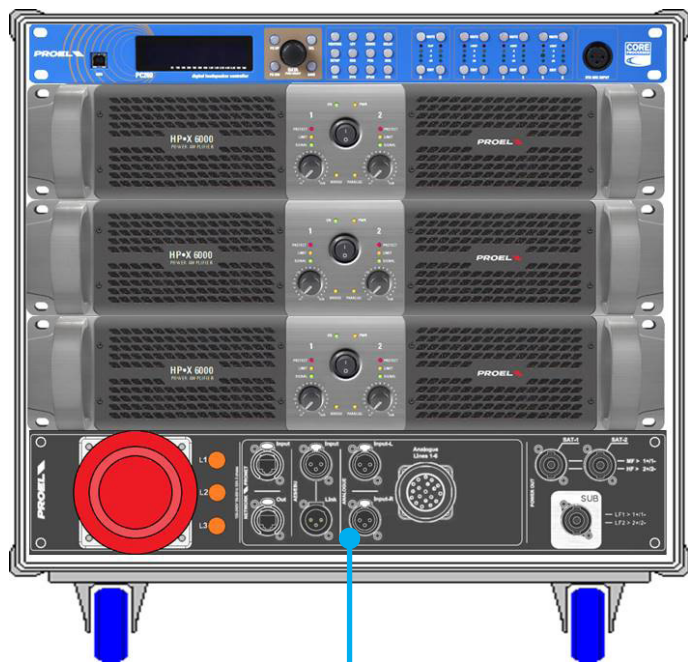

AX2010P systems

AXRACKM2

Master Amp Pack
Left Side Cabling

PC260

HPX6000

HPX6000

HPX6000

MDISTRO02

Mains AC Power - 5 pole 32A Plug
Analogue Line-In on 2 x XLR Female XLR
Digital Audio AES/EBU Input
Analogue 6ch. Line Out 19 pole Male Socket
Power Audio Out, 3 Speakon (SAT1, SAT2, SUB)